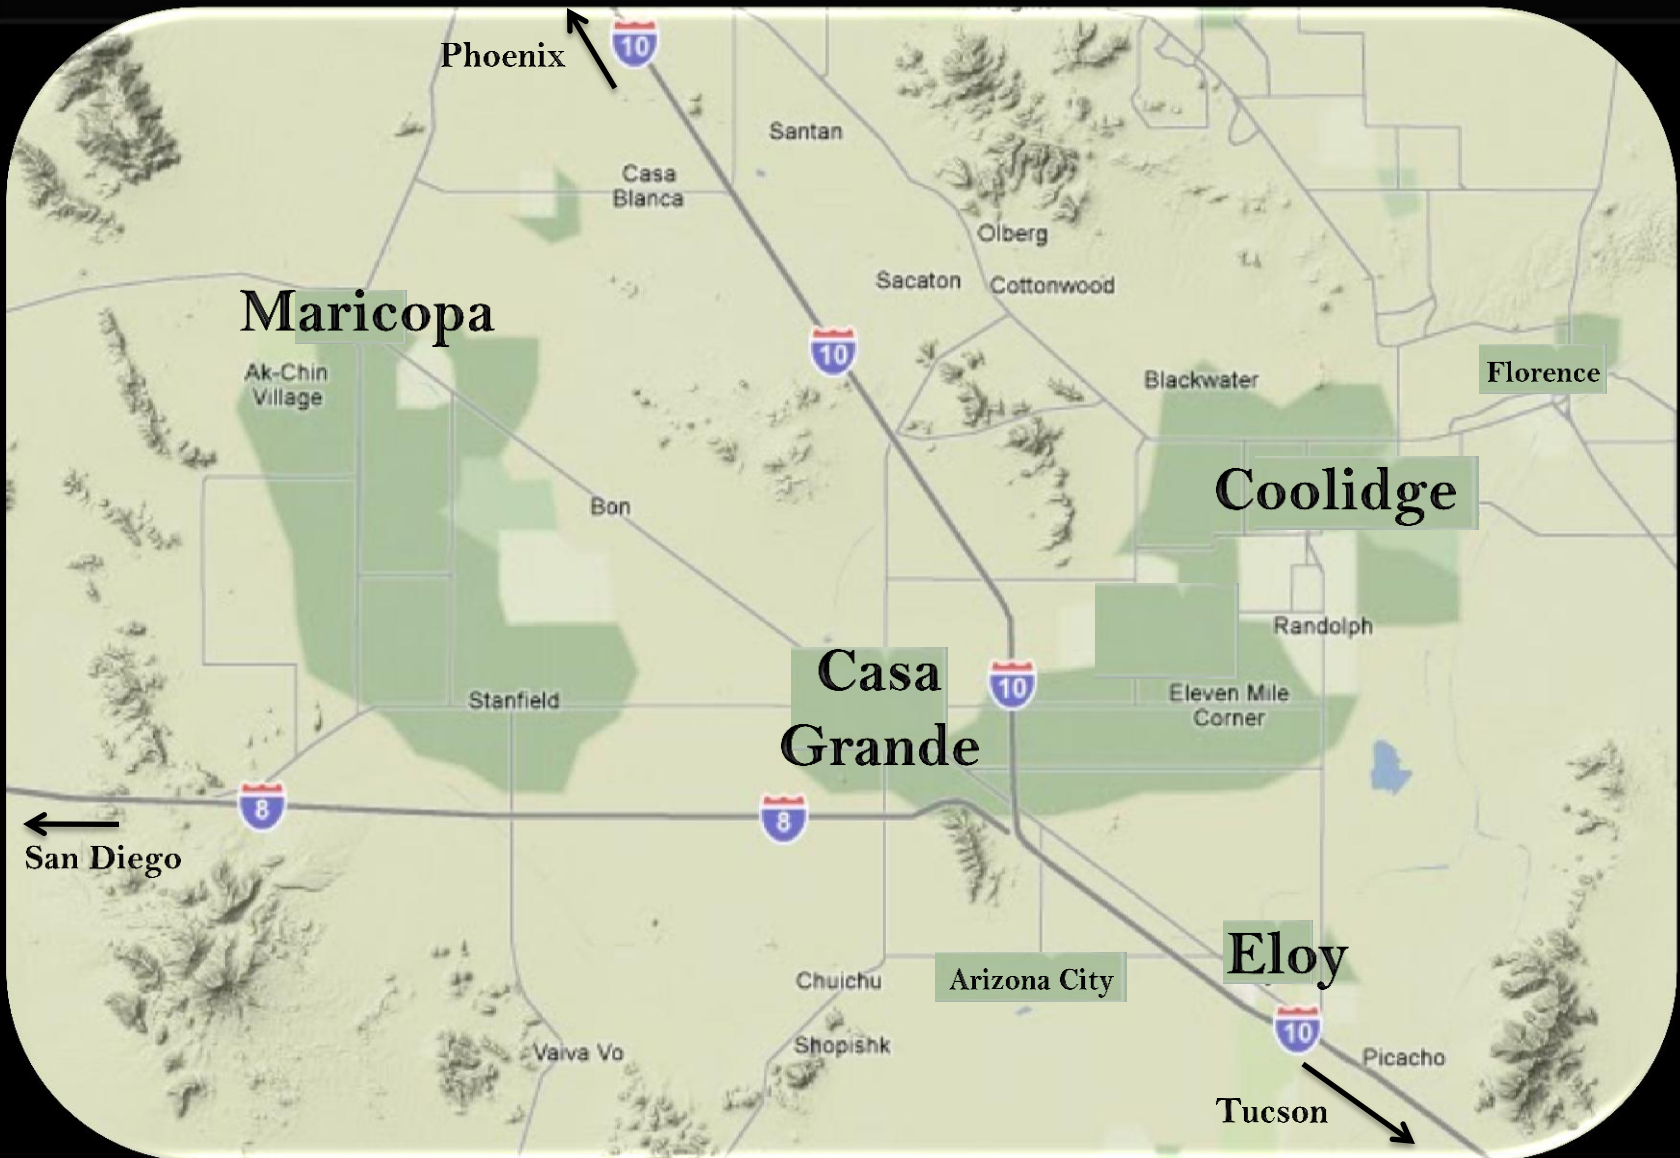

Arizona Sun Corridor